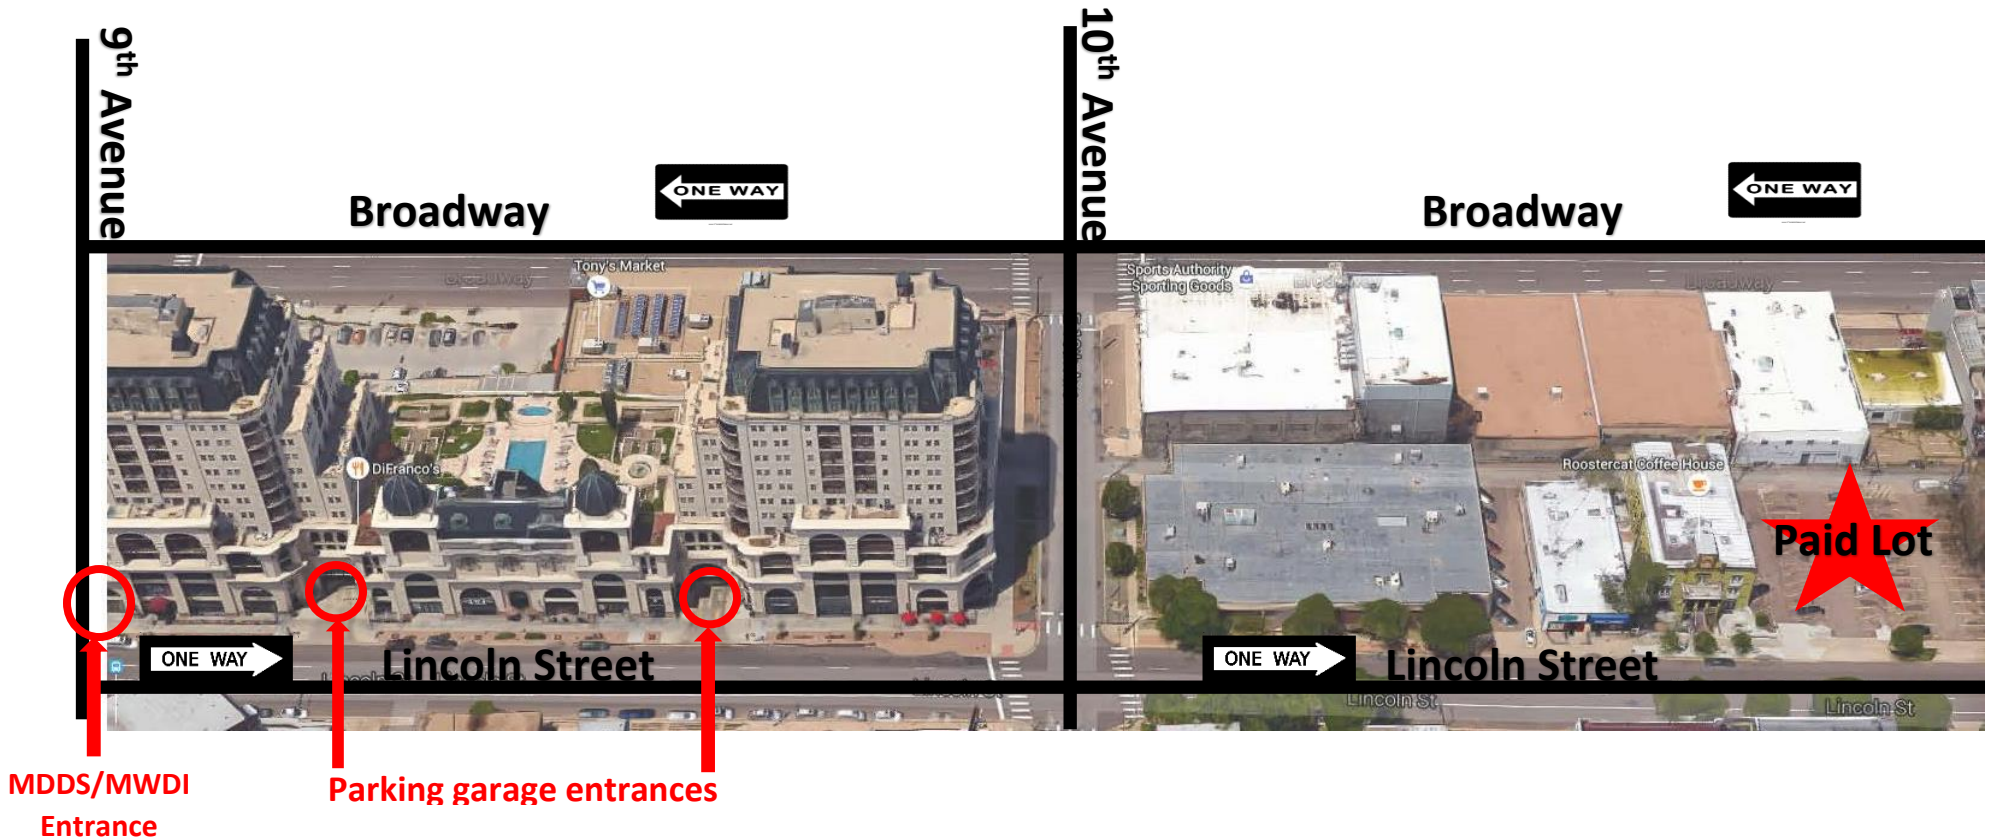

Parking Information

Free parking is available in two (2) retail garages within the Beauvallon building (east-facing side). Both garages are accessed from Lincoln Street between 9th and 10th Avenues. *Garages are not connected.* Parking is available in all numbered spaces (without additional Reserved signage) on a first come, first served basis. **Garages come up quickly after you cross 9th Avenue and both have left lane entrances.** We recommend arriving early in case the garages fill and alternative parking must be secured.

Note: The main entrance to MDDS/MWDI is located at the corner of 9th Avenue and Lincoln Street. If you park in a garage space, please return to street level to access our front entrance.

- **Do not park in spaces marked KCNC or Matrix.**
- Do not park in the residential parking. Residential garages are located at the back of the retail garages through a gate.
- Metered street parking is available 8:00am-6:00pm with a two (2) hour maximum. Meters are free after 6:00pm and all day Sunday.