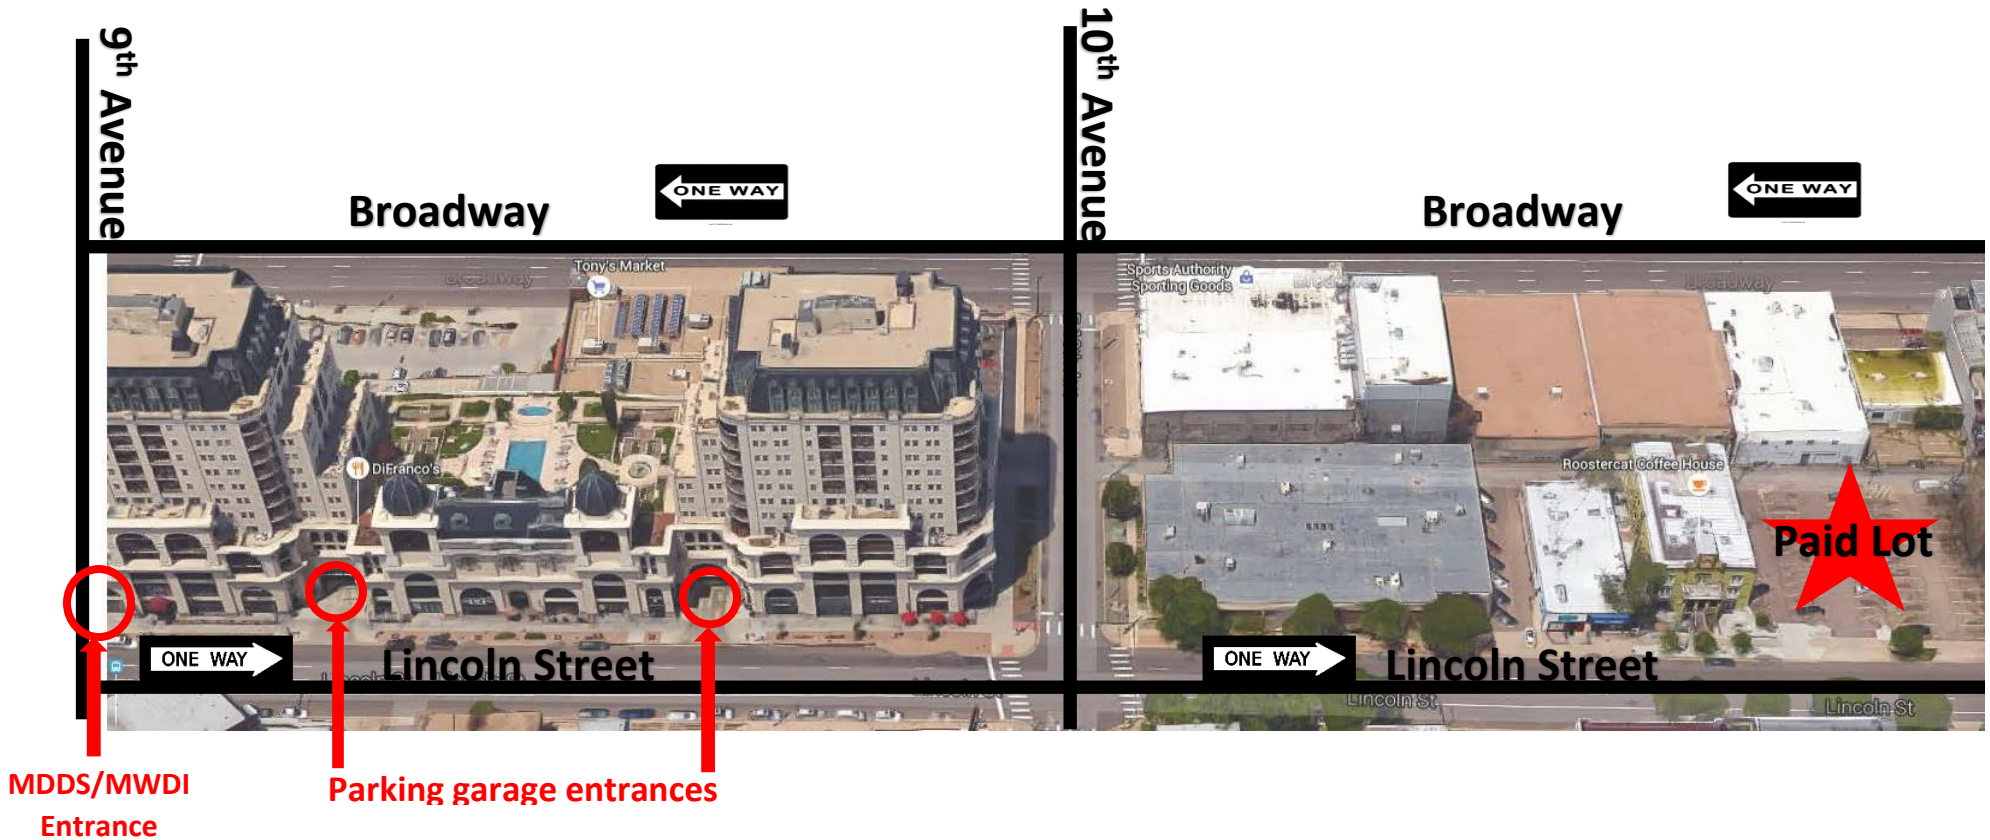

Parking Information

Free parking is available in two (2) retail garages within the Beauvallon building (east-facing side). Both garages are accessed from Lincoln Street between 9th and 10th Avenues. *Garages are not connected.* Parking is available in all numbered spaces (without additional Reserved signage) on a first come, first served basis. **Garages come up quickly after you cross 9th Avenue and both have left lane entrances.** We recommend arriving early in case the garages fill and alternative parking must be secured.

Note: The main entrance to MDDS/MWDI is located at the corner of 9th Avenue and Lincoln Street. If you park in a garage space, please return to street level to access our front entrance.

- **Do not park in spaces marked KCNC or Matrix.**
- Do not park in the residential parking. Residential garages are located at the back of the retail garages through a gate.
- Metered street parking is available 8:00am-6:00pm. Meters are free after 6:00pm and all day Sunday.